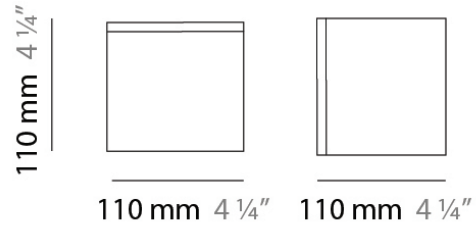

D83002

PROJECT	
TYPE	
NOTES	
QUANTITY	
DATE	

GENERAL

Series: Kubik
Brand: Panzeri
Division: Design
Mounting Type: Surface
Mounting Location: Ceiling
Subcategory: Ambient

PHYSICAL

Shape: Square
Length (mm): 110
Length (in): 4 ⁵/₁₆
Width (mm): 110
Width (in): 4 ⁵/₁₆
Height (mm): 110
Height (in): 4 ⁵/₁₆
Extension (mm): 100
Extension (in): 4 ⁵/₁₆
Light Distribution: Omnidirectional
Weight (kg): 0.69
Weight (lbs): 1.52
Diffuser: Matte White Blown Glass
Fixture Finish: WHI
Fixture Material: Metal

ELECTRICAL

Number of Lamps: 1
Lamp Type: LED Retrofit
Lamp Shape: T4
Bulb Included: Bulb Not Included
Total Output Wattage (W): 3
Max. Wattage Per Lamp (W): 3
Lamp Base: G9
Input Voltage (V): 120

LED

Nominal Lumen (lm): 650

OPTICAL

RATINGS AND CERTIFICATIONS

Certified By: CSA Certified to UL and CSA Standards
IP rating: IP40